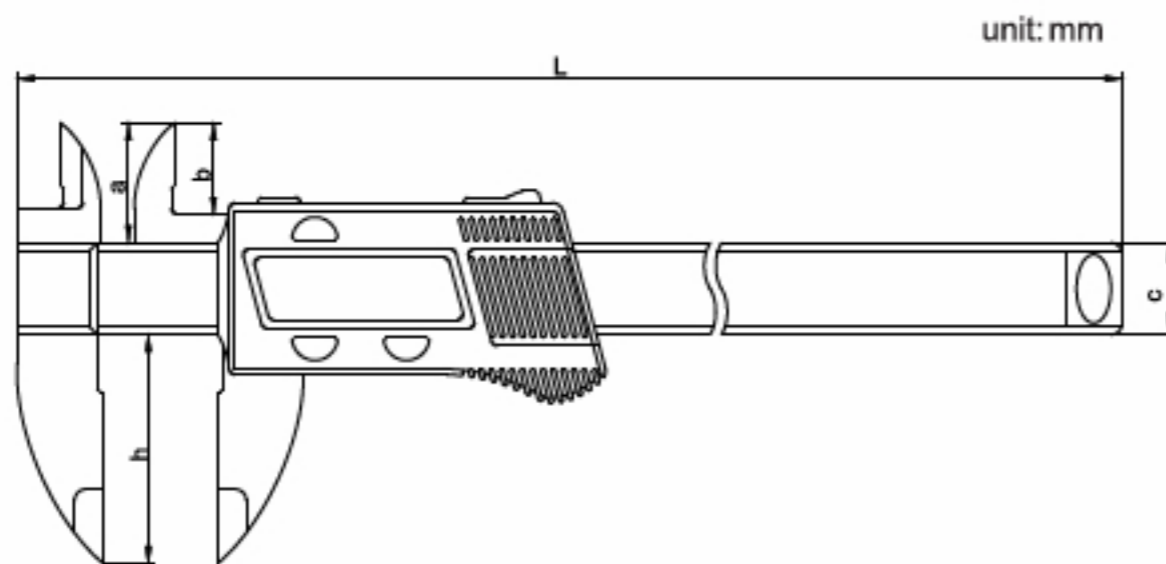

- ◆ Made of hard plastic
- ◆ Resolution: 0.01mm/0.0005"
- ◆ Buttons: on/off, zero, mm/inch

Code	Range	Accuracy	a	b	c	h	L
117-006-11	0-150mm/0-6"	±0.1mm	21	16	16	40	243