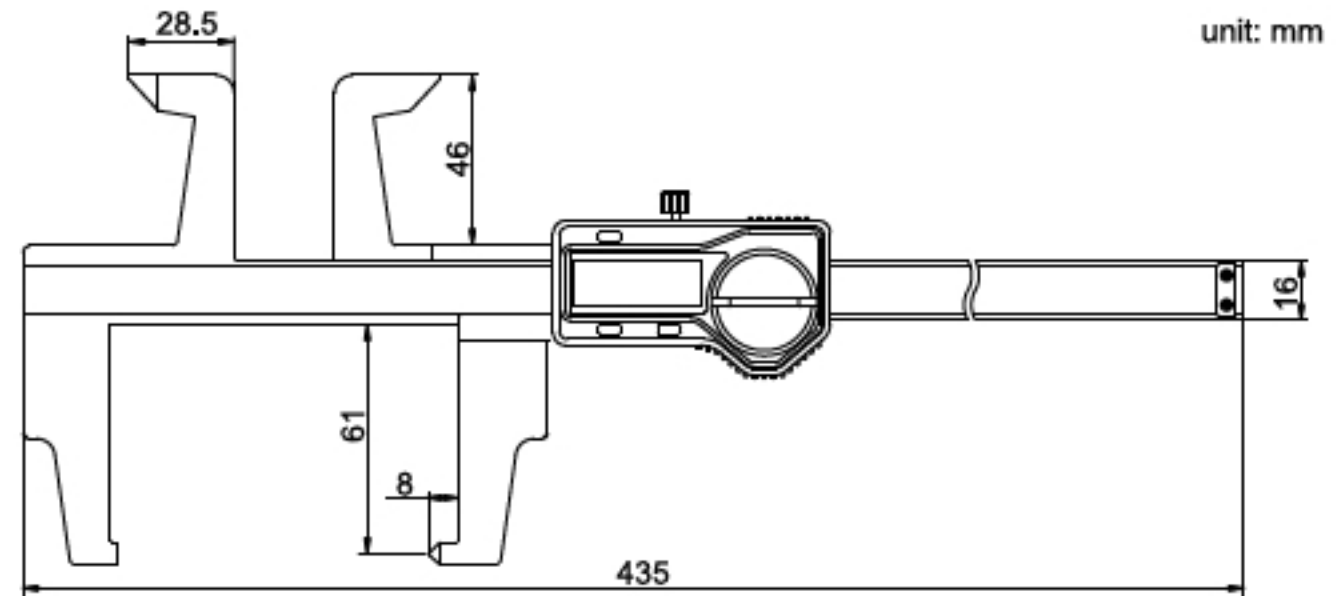

- ◆ Measure internal and external diameter of drum brakes
- ◆ Resolution 0.01mm/0.0005"
- ◆ Buttons: on/off, zero, mm/inch
- ◆ Automatic power on/off
- ◆ Data output
- ◆ Made of stainless steel

Code	Range	Accuracy
158-012-11	0-300mm/0-12"	±0.07mm