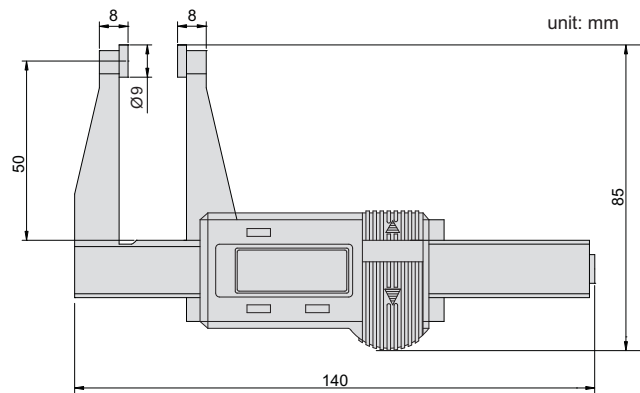

433

DIGITAL SNAP GAUGE

- ◆ Resolution: 0.01mm/0.0005"
- ◆ Buttons: on/off, zero, mm/inch
- ◆ Automatic power on/off
- ◆ Data output(cable code: 100-11 or 100-12)
- ◆ Made of stainless steel

Code	Range	Accuracy
433-002-11	0-50mm/0-2"	±0.03mm