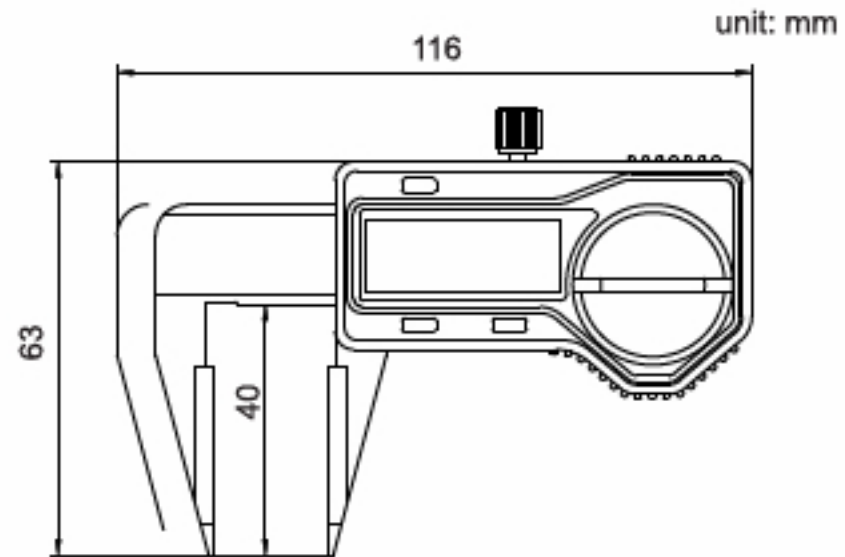

435**DIGITAL SNAP GAUGE**

- ◆ Resolution: 0.01mm/0.0005"
- ◆ Buttons: on/off, zero, mm/inch
- ◆ Automatic power on/off
- ◆ Data output
- ◆ Made of stainless steel

**Code****Range****Accuracy****435-001-11****0-25mm/0-1"****±0.03mm**