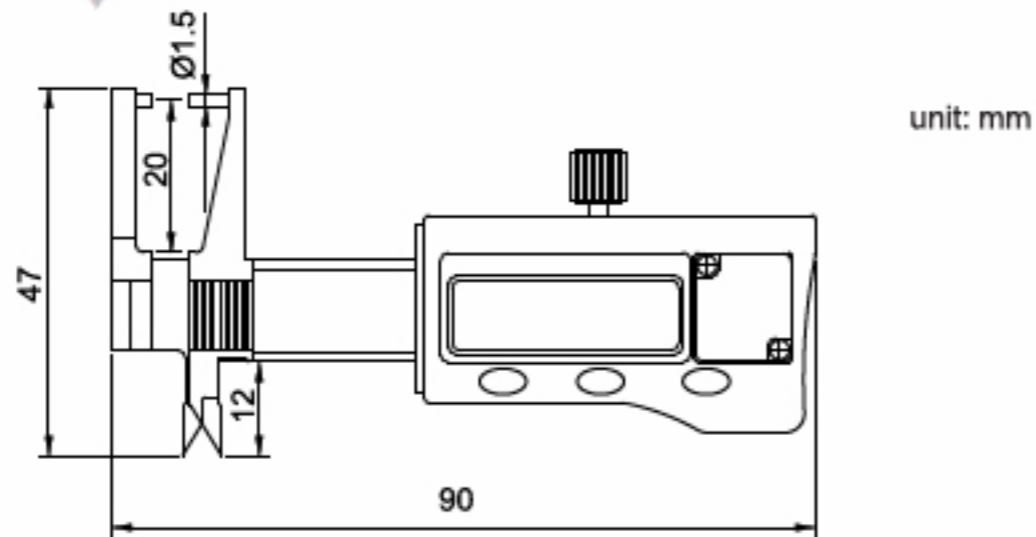

DIGITAL 3-PURPOSE SNAP GAUGE

436

- ◆ Resolution: 0.01mm/0.0005"
- ◆ Buttons: on/off, zero, mm/inch
- ◆ Made of stainless steel

Code	Range	Accuracy
436-001-11	0-25mm/0-1"	±0.03mm