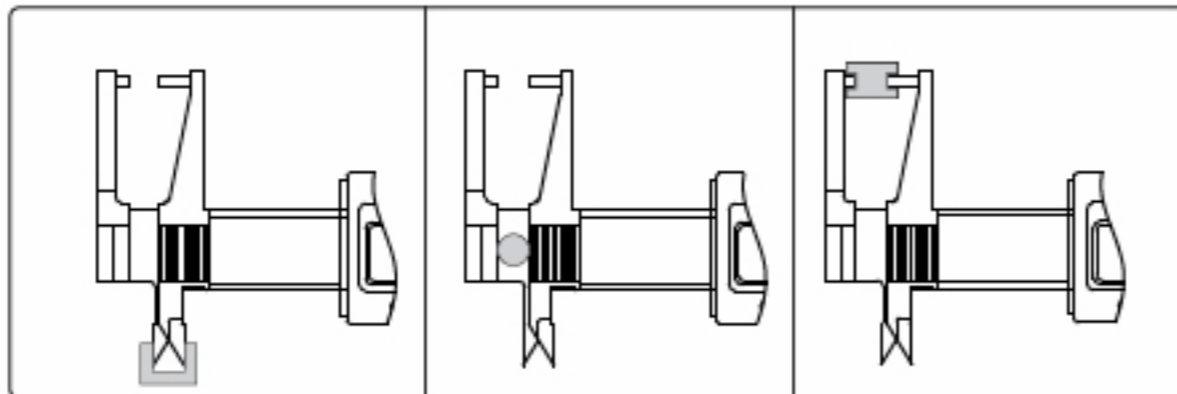

DIGITAL 3-PURPOSE SNAP GAUGE

436

- ◆ Resolution: 0.01mm/0.0005"
- ◆ Buttons: on/off, zero, mm/inch
- ◆ Made of stainless steel

Code	Range	Accuracy
436-001-11	0-25mm/0-1"	±0.03mm