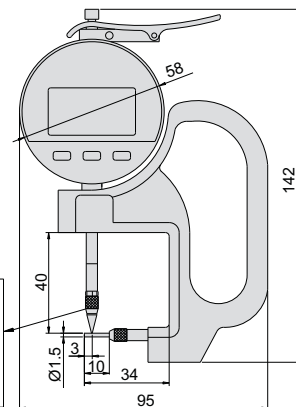

462

DIGITAL TUBE THICKNESS GAGE

- ◆ Buttons: on/off, zero, mm/inch
- ◆ Automatic power off
- ◆ Data output

unit: mm

Code	Range	Resolution	Accuracy
462-010-11	0-10mm/0-0.4"	0.01mm/0.0005"	±0.02mm