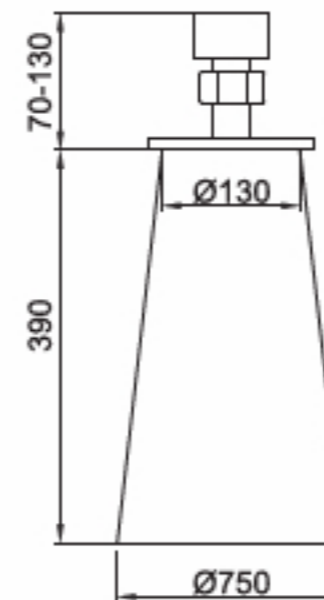

SERIES 625

JACK SET FOR GRANITE SURFACE PLATE

- ◆ 5 jacks per set
- ◆ Adjustable height
- ◆ For large granite surface plates:
 - 2000x1000mm
 - 2000x1500mm
 - 2500x1500mm
 - 3000x2000mm

unit: mm

Code

625-000-00