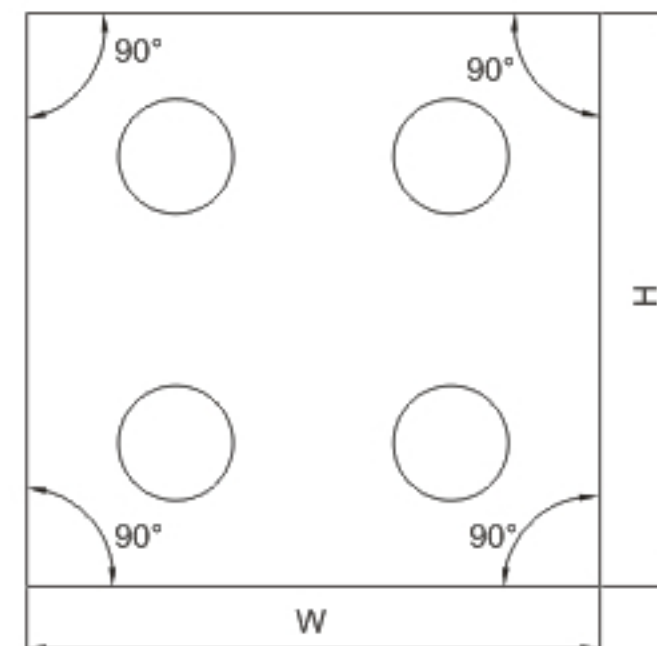

SERIES 644

GRANITE SQUARE

unit: mm

Code	Size(HxW)	Squareness	H
644-012-01	315x315mm	2.6 μ m	40
644-020-01	500x500mm	3.5 μ m	60

NEW