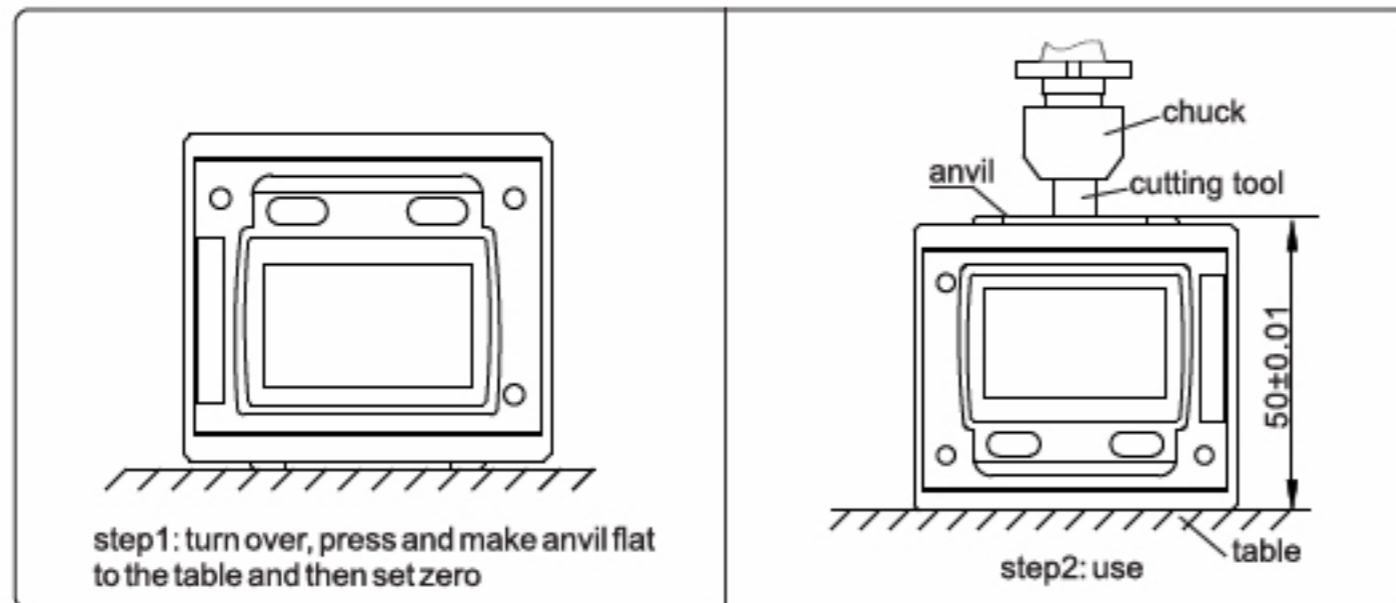

- ◆ IP65 protection level
- ◆ Magnetic base
- ◆ With backlight, will turn on automatically when close to zero ($\pm 0.002\text{mm}$)
- ◆ Turn off automatically

Code

697-050-01

Accuracy

$\pm 10\mu\text{m}$