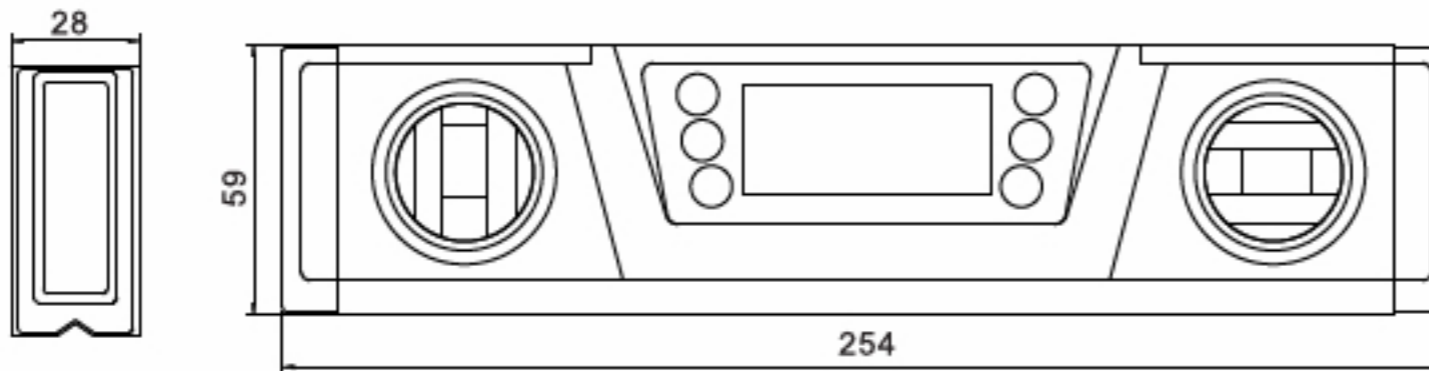

- ◆ Use as level or protractor
- ◆ Accuracy :  $\pm 0.1^\circ$  (vertical and horizontal),  $\pm 0.2^\circ$  (other direction)
- ◆ Buttons: on/off, CAL, hold, alarm, Mode, Ref
- ◆ With vertical and horizontal vials
- ◆ Magnetic base
- ◆ Adjust the display direction automatically

unit: mm

Code	Range	Resolution
724-360-01	0 - 360° (4x90°)	0.05°