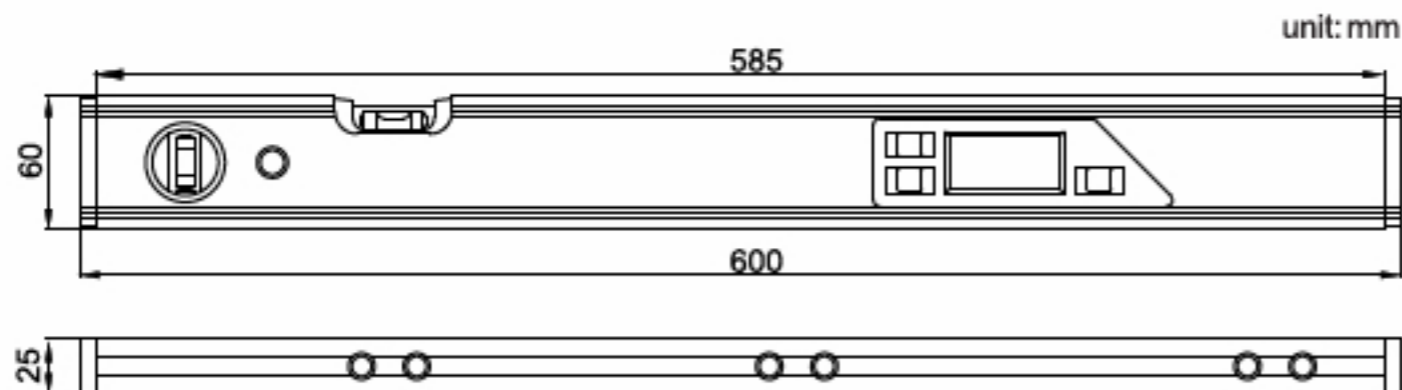

- ◆ Use as level or protractor
- ◆ Accuracy : $\pm 0.1^\circ$ (vertical and horizontal), $\pm 0.2^\circ$ (other direction)
- ◆ Buttons: on/off, ABS, hold, alarm unit, backlight
- ◆ With vertical and horizontal vials
- ◆ Absolute horizon reference can save in memory for ever
- ◆ Magnetic base
- ◆ Adjust the display direction automatically

Code	Range	Resolution
725-360-01	0 - 360° (4x90°)	0.05°