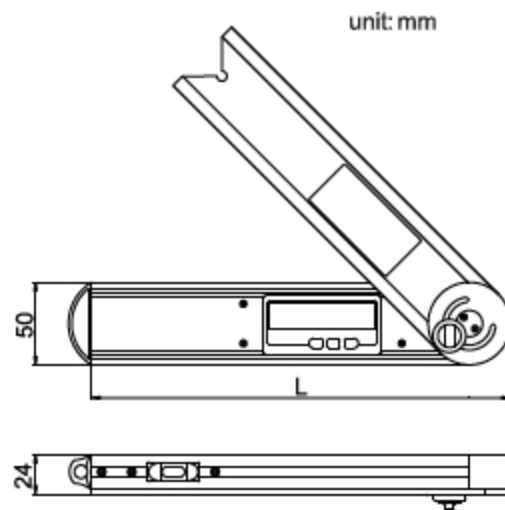

- ◆ Buttons: ON/OFF, HOLD, ZERO, ABS
- ◆ Measuring ranges can be set $0^{\circ}\sim 225^{\circ}$, $-225^{\circ}\sim 0^{\circ}$, $-45^{\circ}\sim 180^{\circ}$, $-180^{\circ}\sim 45^{\circ}$
- ◆ Remove the locking screw for 360° range
- ◆ With level vial
- ◆ Automatic power off

Code	Range	Resolution	Accuracy	Size (L)
726-360-01	0-360°	0.05°	±0.15°	250mm