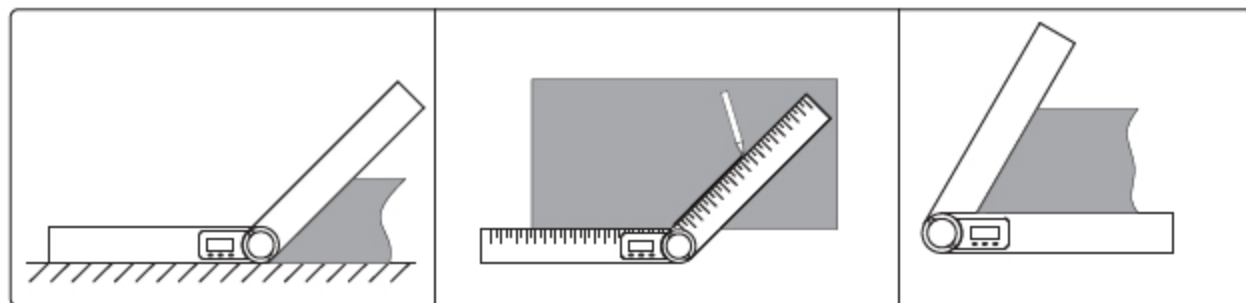

SERIES 821

DIGITAL PROTRACTOR

- ◆ Resolution: 0.1°
- ◆ Buttons: on/off, zero
- ◆ With locking attachment
- ◆ Rule graduation: 1mm and 1/32"
- ◆ Auto power off

unit: mm

821-008-01N

Code	Size(L)	Range	Accuracy
821-008-01N	200mm	0-360°	±0.3°
821-012-01N	300mm	0-360°	±0.3°