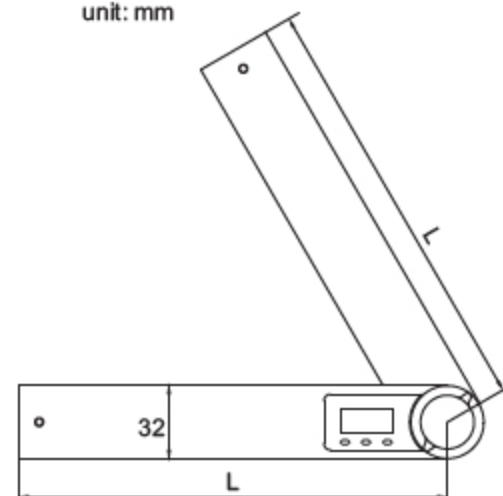

SERIES 821

DIGITAL PROTRACTOR

- ◆ Resolution: 0.1°
- ◆ Buttons: on/off, zero
- ◆ With locking attachment
- ◆ Rule graduation: 1mm and 1/32"
- ◆ Auto power off

unit: mm

821-008-01N

Code	Size(L)	Range	Accuracy
821-008-01N	200mm	0-360°	±0.3°
821-012-01N	300mm	0-360°	±0.3°