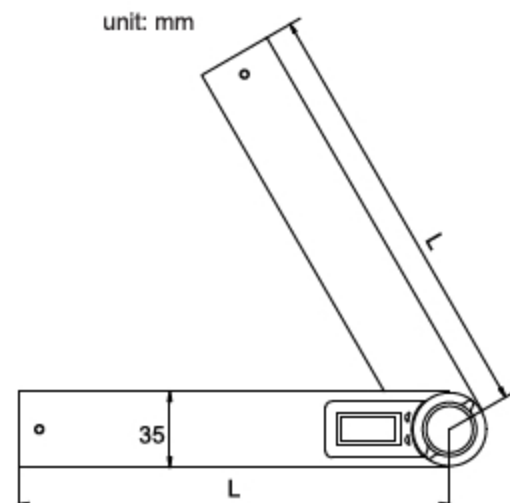

SERIES 821

DIGITAL PROTRACTOR

- ◆ Resolution: 0.1°
- ◆ Buttons: on/off, zero
- ◆ With locking attachment
- ◆ Rule graduation: 1mm and 1/32"
- ◆ Auto power off

821-008-01

Code	Size(L)	Range	Accuracy
821-008-01	200mm	0-360°	±0.3°
821-012-01	300mm	0-360°	±0.3°