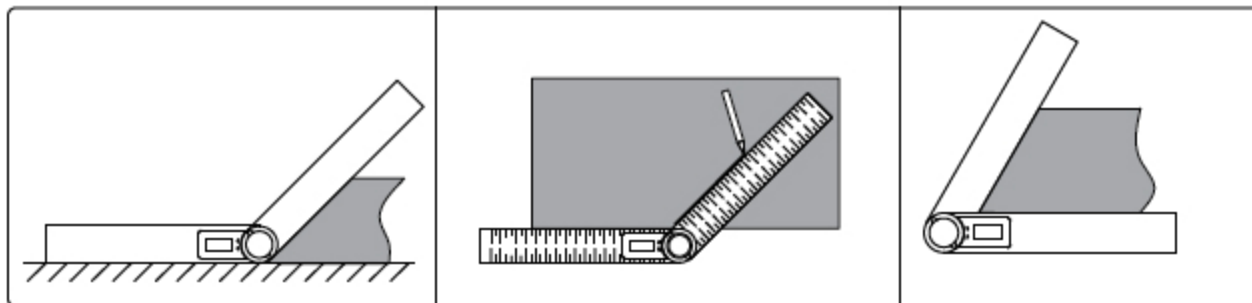

SERIES 821

DIGITAL PROTRACTOR

- ◆ Resolution: 0.1°
- ◆ Buttons: on/off, zero
- ◆ With locking attachment
- ◆ Rule graduation: 1mm and 1/32"
- ◆ Auto power off

821-008-01

Code	Size(L)	Range	Accuracy
821-008-01	200mm	0-360°	±0.3°
821-012-01	300mm	0-360°	±0.3°