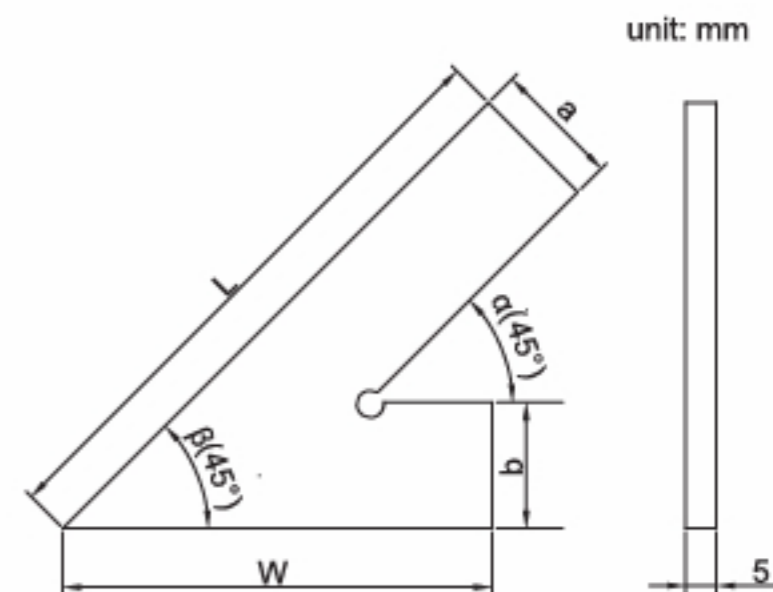

◆ Made of hardened stainless steel

846-005-02

Code	Size(LxW)	Accuracy( $\alpha$ )	Accuracy( $\beta$ )	a	b
846-004-02	100x70mm	27 $\mu$ m	30 $\mu$ m	20	20
846-005-02	120x80mm	29 $\mu$ m	32 $\mu$ m	20	20
846-006-02	150x100mm	32 $\mu$ m	35 $\mu$ m	20	20
846-008-02	200x130mm	36 $\mu$ m	40 $\mu$ m	25	25