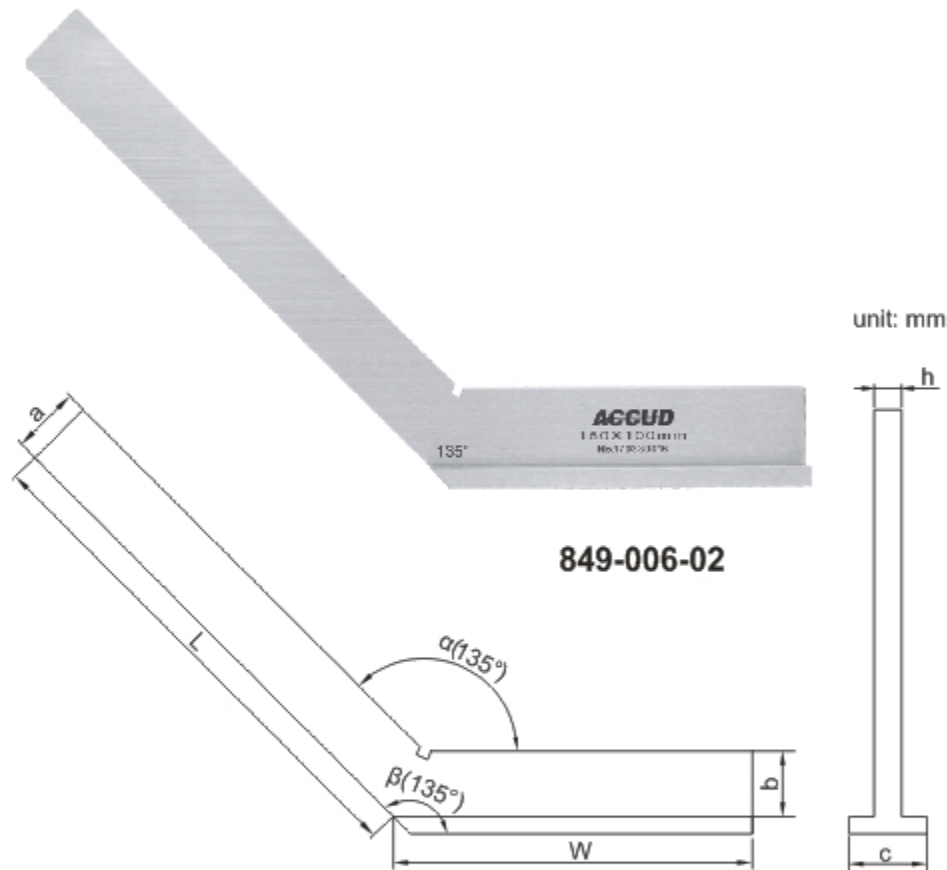

135° SQUARE WITH WIDE BASE

SERIES 849

- ◆ Made of hardened stainless steel

Code	Size(LxW)	Accuracy(α)	Accuracy(β)	a	b	c	h
849-004-02	100x70mm	29 μ m	31 μ m	20	20	20	5
849-005-02	120x80mm	31 μ m	33 μ m	20	20	20	5
849-006-02	150x100mm	34 μ m	36 μ m	20	20	20	5
849-008-02	200x130mm	39 μ m	41 μ m	30	30	30	7