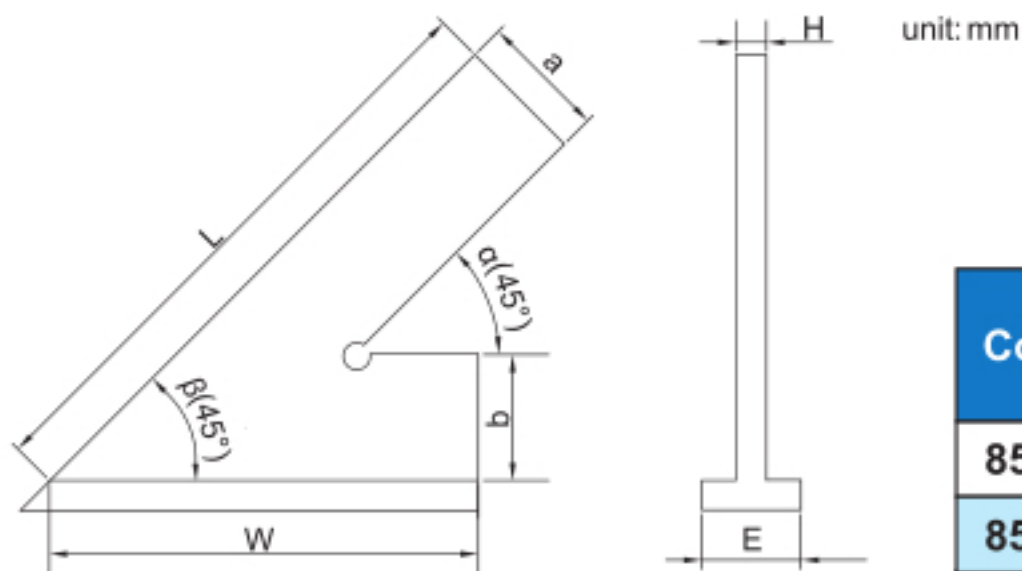

45° SQUARE WITH WIDE BASE

SERIES 856

- ◆ Made of hardened stainless steel

856-006-02

Code	Size(LxW)	Accuracy		a	b	H	E
		Inside(α)	Outside(β)				
856-005-02	120x80mm	29 μ m	33 μ m	20	20	5	20
856-006-02	150x100mm	32 μ m	36 μ m	20	20	5	20
856-008-02	200x130mm	36 μ m	41 μ m	25	25	5	25