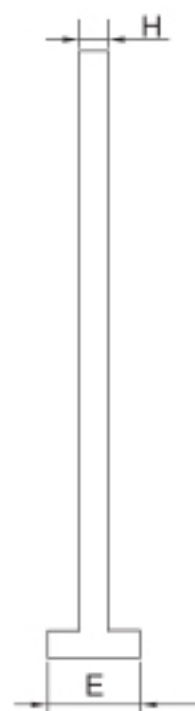

60° SQUARE WITH WIDE BASE

SERIES 857

- ◆ Made of hardened stainless steel

857-006-02

unit: mm

Code	Size(LxW)	Accuracy		a	b	H	E
		Inside(α)	Outside(β)				
857-005-02	120x80mm	30 μ m	33 μ m	20	20	5	20
857-006-02	150x100mm	33 μ m	36 μ m	20	20	5	20
857-008-02	200x130mm	37 μ m	41 μ m	25	25	5	25