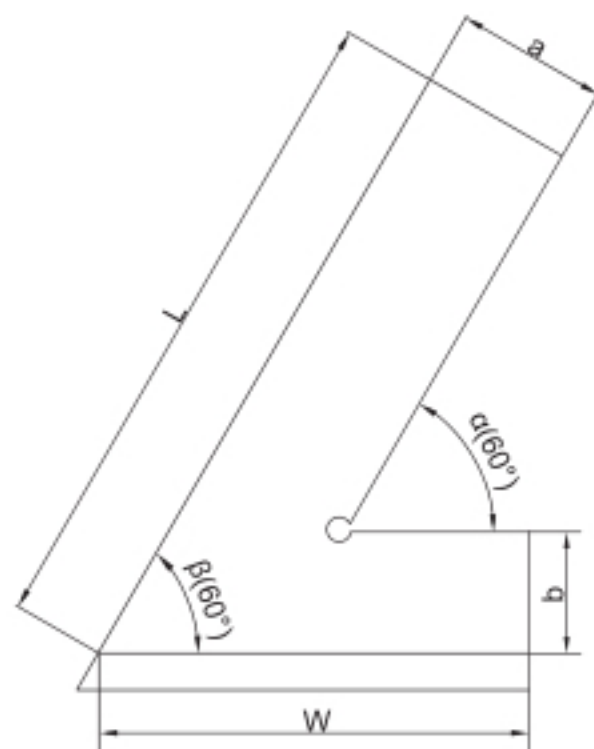

60° SQUARE WITH WIDE BASE

SERIES 857

- ◆ Made of hardened stainless steel

857-006-02

unit: mm

Code	Size(LxW)	Accuracy		a	b	H	E
		Inside(α)	Outside(β)				
857-005-02	120x80mm	30 μ m	33 μ m	20	20	5	20
857-006-02	150x100mm	33 μ m	36 μ m	20	20	5	20
857-008-02	200x130mm	37 μ m	41 μ m	25	25	5	25