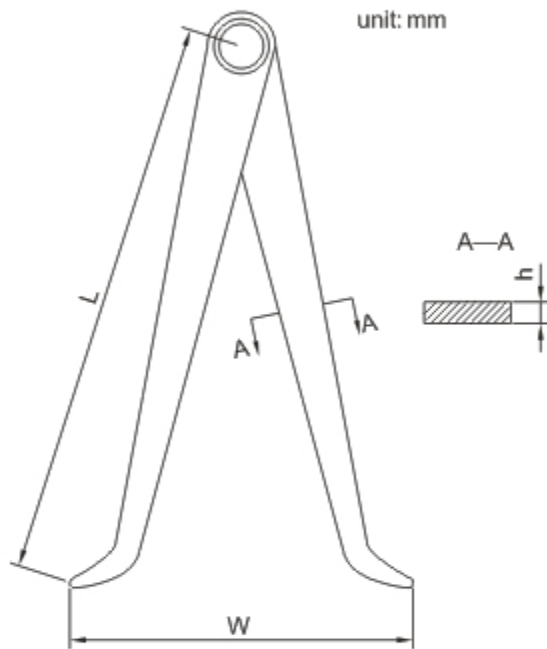

◆ Made of carbon steel

981-006-01

Code	Size(L)	Range(W)	h
981-006-01	150mm	15 - 150mm	2mm
981-008-01	200mm	15 - 200mm	2mm
981-010-01	250mm	15 - 250mm	3mm
981-012-01	300mm	15 - 300mm	3mm