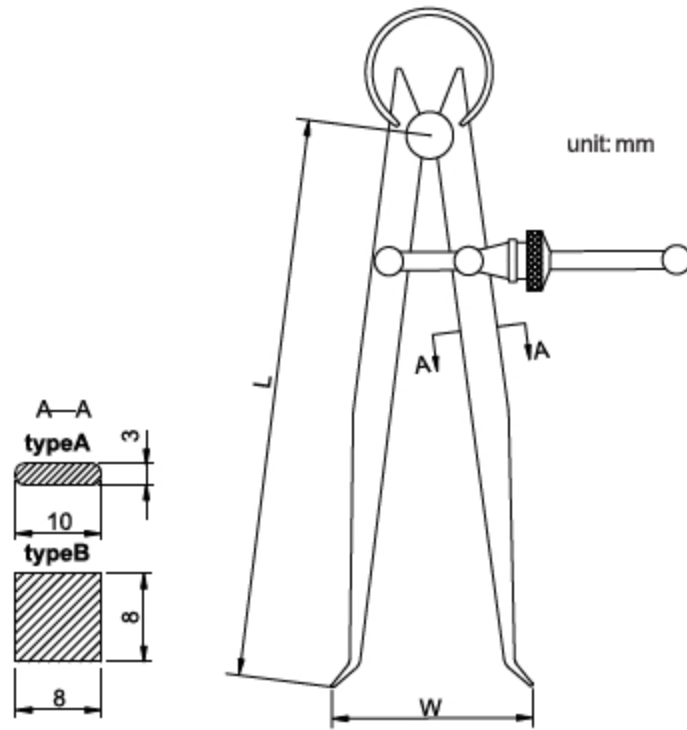

INSIDE SPRING CALIPER

SERIES 982

982-006-01

◆ Made of carbon steel

Code	Size(L)	Range(W)	Type
982-005-01	125mm	15-115mm	A
982-006-01	150mm	15-140mm	A
982-008-01	200mm	18-190mm	A
982-010-01	250mm	20-240mm	A
982-012-01	300mm	20-290mm	A
982-016-01	400mm	20-390mm	B
982-020-01	500mm	25-490mm	B
982-024-01	600mm	25-590mm	B