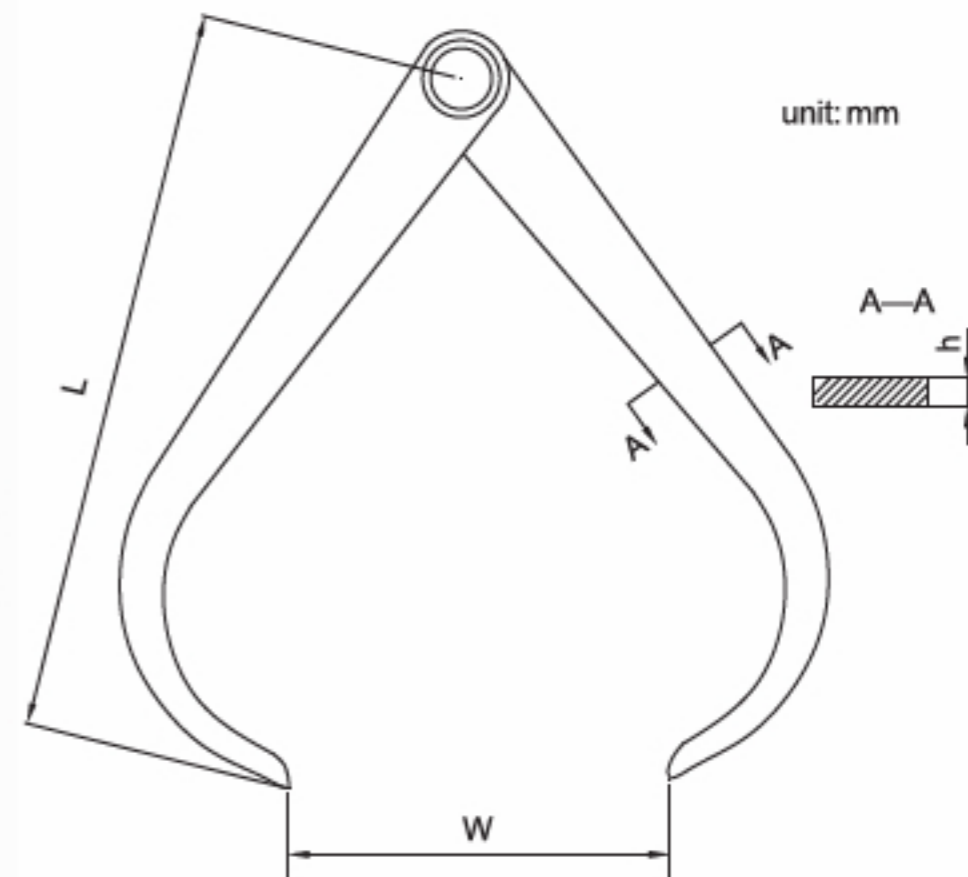

SERIES 983

OUTSIDE CALIPER

◆ Made of carbon steel

983-006-01

Code	Size(L)	Range(W)	h
983-006-01	150mm	0 - 150mm	2mm
983-008-01	200mm	0 - 200mm	2mm
983-010-01	250mm	0 - 250mm	3mm
983-012-01	300mm	0 - 300mm	3mm