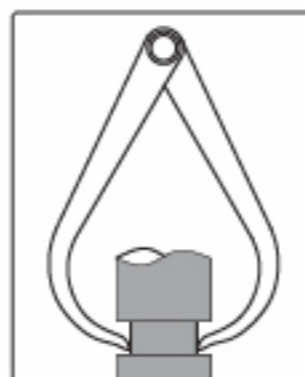

SERIES 983

OUTSIDE CALIPER

◆ Made of carbon steel

983-006-01

Code	Size(L)	Range(W)	h
983-006-01	150mm	0 - 150mm	2mm
983-008-01	200mm	0 - 200mm	2mm
983-010-01	250mm	0 - 250mm	3mm
983-012-01	300mm	0 - 300mm	3mm