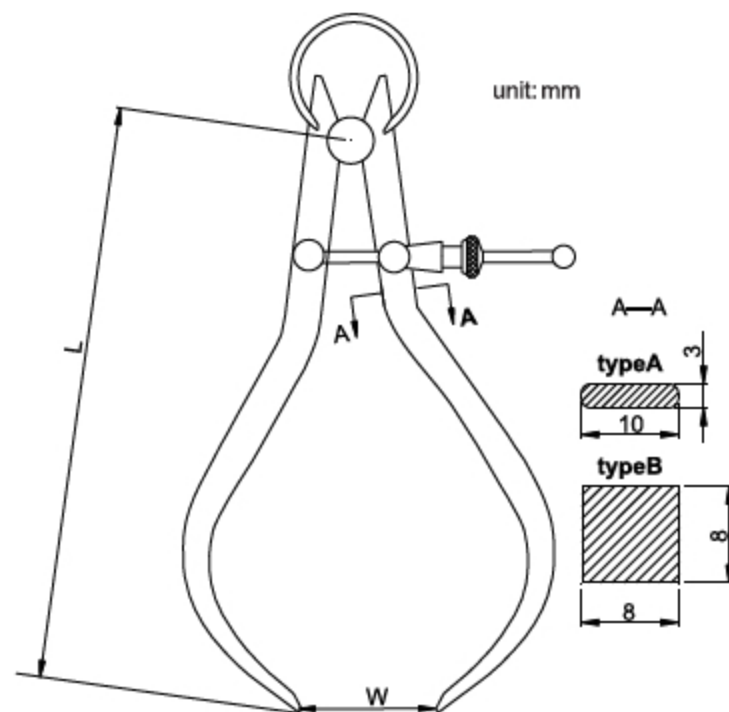

# OUTSIDE SPRING CALIPER

◆ Made of carbon steel

984-005-01

Code	Size(L)	Range(W)	Type
984-005-01	125mm	0-115mm	A
984-006-01	150mm	0-140mm	A
984-008-01	200mm	0-190mm	A
984-010-01	250mm	0-240mm	A
984-012-01	300mm	0-290mm	A
984-016-01	400mm	0-390mm	B
984-020-01	500mm	0-490mm	B
984-024-01	600mm	0-590mm	B