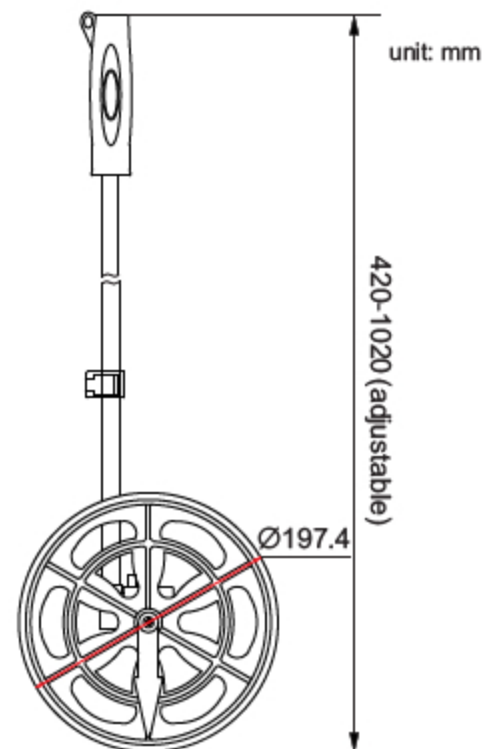

- ◆ ABS plastic frame, wear-resistant PU tire
- ◆ Three-section adjustable handle

Code	Range	Resolution
988-100-11	0.1-9999.9m	0.1m