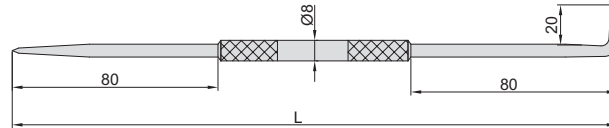

**995****SCRIBER**

◆ Nickel plated

unit: mm

Code	Tips	L
995-009-01	hardened tips	235mm

**995****SCRIBER**

◆ Nickel plated

unit: mm

Code	Tips	L
995-007-01	hardened tips	167mm