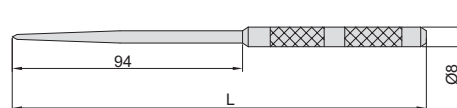

**995****SCRIBER**

◆ Nickel plated

unit: mm

Code	Tips	L
995-009-01	hardened tips	235mm

**995****SCRIBER**

◆ Nickel plated

unit: mm

Code	Tips	L
995-007-01	hardened tips	167mm