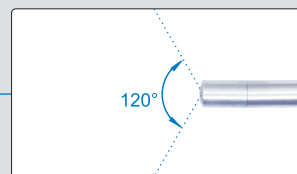

MANUAL 360° SWIVEL ENDOSCOPE

ESS0615

- ◆ The cable with lens can be rotated at 360°
- ◆ With adjustable LED light

focus distance:20-150mm

angle of view field:120°

SPECIFICATION

Probe diameter	5.5mm
Cable length	1.5m
Cable type	steel wired weaved cable
Dust/waterproof probe	IP65
Camera pixel	1M Pixel
Picture resolution	1280x720
Bend control	manual joystick
Frame rate	30fps
Illumination	6 steps adjustable LED
Display size	3.5inch LCD, Max. 20000Lux
Max. magnification	5X
Video format	JPEG or MP4
Memory	16G TF card
Power supply	rechargeable battery (for 4 hours working)
Weight	550g