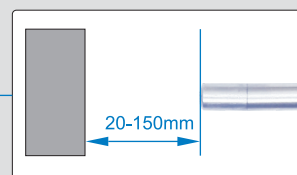

MANUAL 360° SWIVEL ENDOSCOPE

ESS0615

- ◆ The cable with lens can be rotated at 360°
- ◆ With adjustable LED light

focus distance:20-150mm

angle of view field:120°

SPECIFICATION

Probe diameter	5.5mm
Cable length	1.5m
Cable type	steel wired weaved cable
Dust/waterproof probe	IP65
Camera pixel	1M Pixel
Picture resolution	1280x720
Bend control	manual joystick
Frame rate	30fps
Illumination	6 steps adjustable LED
Display size	3.5inch LCD, Max. 20000Lux
Max. magnification	5X
Video format	JPEG or MP4
Memory	16G TF card
Power supply	rechargeable battery (for 4 hours working)
Weight	550g