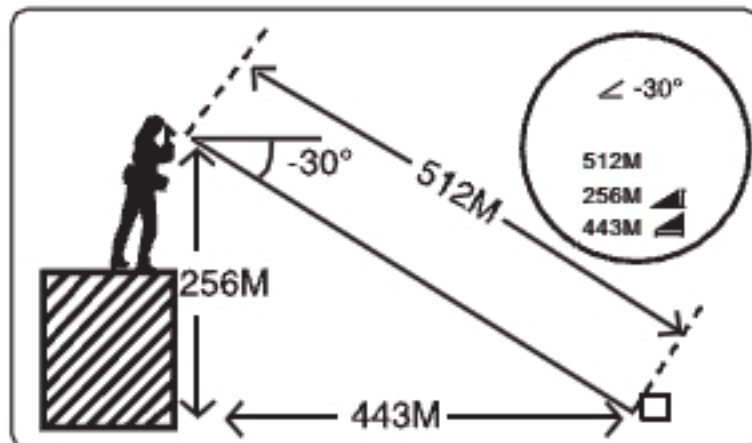

Distance, angle measurement

- ◆ IP54 protection
- ◆ Can measure distance, angle and speed
- ◆ Power off automatically

Speed measurement

SPECIFICATION

Measuring range	3m-1500m
Magnification	8X
View field	7°
Distance measuring accuracy	±1m
Speed measuring accuracy	±5km/h
Powersupply	Rechargeable battery(for 30000 times)
Laser	635nm<1mW
Weight	197g
Dimension	104×77×41 mm