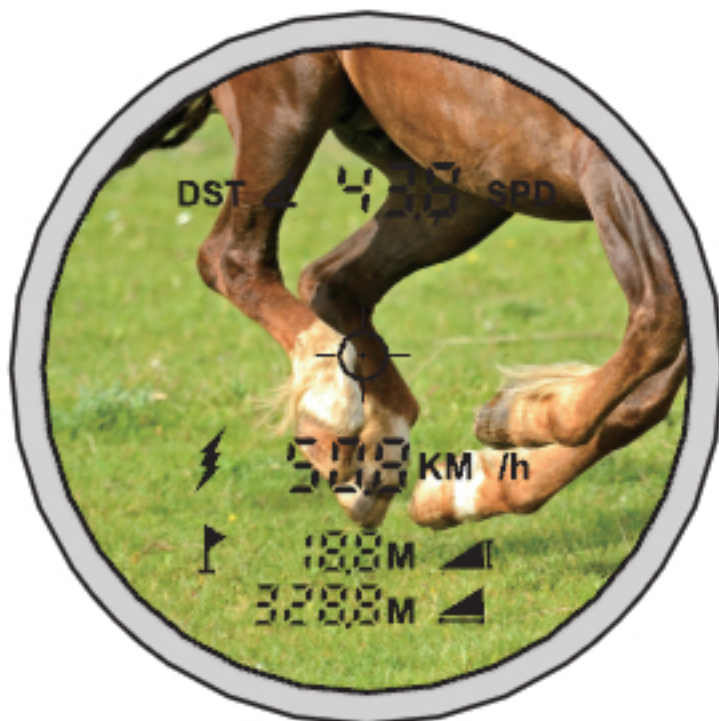

Distance, angle measurement

- ◆ IP54 protection
- ◆ Can measure distance, angle and speed
- ◆ Power off automatically

Speed measurement

SPECIFICATION

Measuring range	3m-1500m
Magnification	8X
View field	7°
Distance measuring accuracy	±1m
Speed measuring accuracy	±5km/h
Powersupply	Rechargeable battery(for 30000 times)
Laser	635nm<1mW
Weight	197g
Dimension	104×77×41 mm