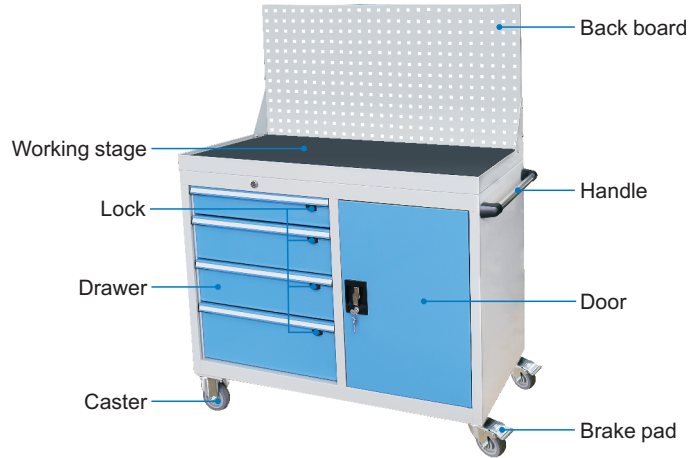

809

MOVABLE WORKBENCH

Application

Code	Description	LxWxH
809-040-11	movable workbench	1000x600x1250