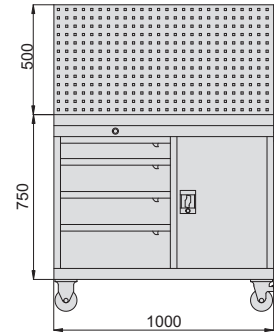

809

MOVABLE WORKBENCH

Application

Code	Description	LxWxH
809-040-11	movable workbench	1000x600x1250